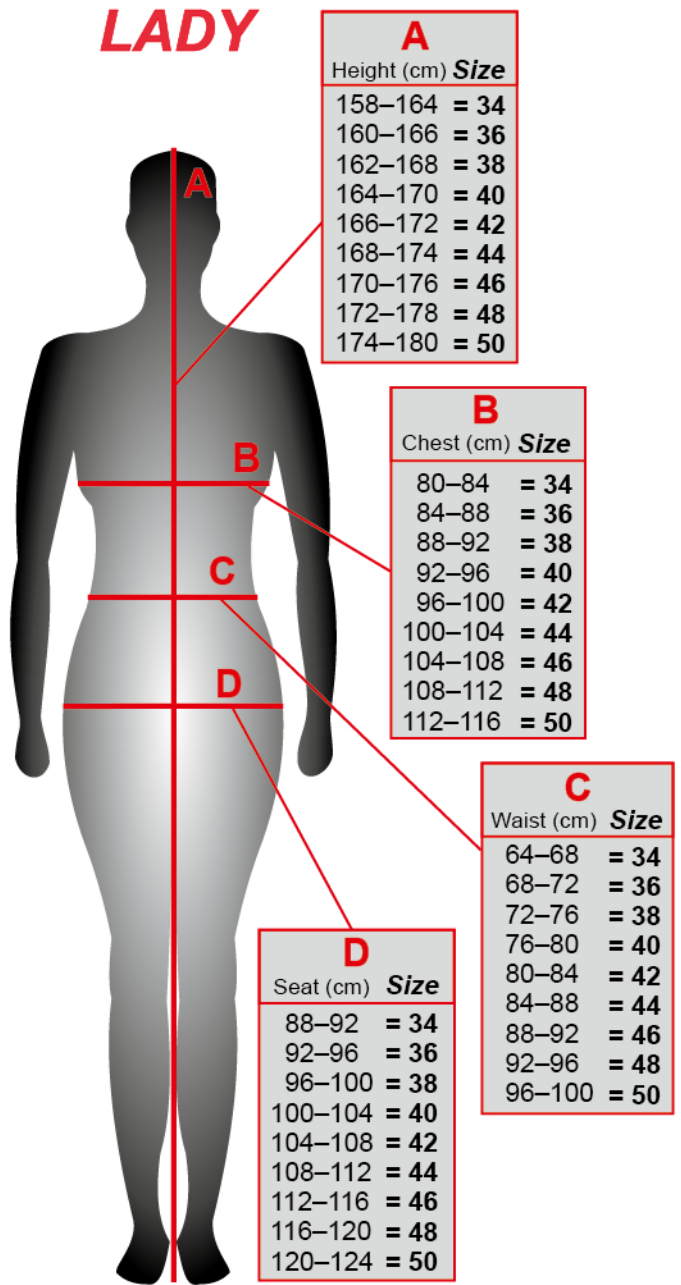

MEN

LADY

MEN

Normal size		46	48	50	52	54	56	58	60	62	64	66
D-size				D100	D104	D108	D112	D116	D120			
Long leg		Long Leg 46	Long Leg 48	Long Leg 50	Long Leg 52	Long Leg 54	Long Leg 56	Long Leg 58	Long Leg 60	Long Leg 62	Long Leg 64	Long Leg 66
Short leg		Short Leg 46	Short Leg 48	Short Leg 50	Short Leg 52	Short Leg 54	Short Leg 56	Short Leg 58	Short Leg 60	Short Leg 62	Short Leg 64	Short Leg 66
Inches		29-30	30-31	32-33	34-35	36-37	38-39	40-41	42-43			
Unisex size		XS	S	M	L	XL	2XL	3XL	4XL			

D-size leg length -5 cm, waist +9 cm, seat +4 cm Long leg +5 cm Short leg -8 cm

LADY

Normal size	34	36	38	40	42	44	46	48	50	
D-size				D20	D21	D22	D23	D24		
Long leg	Long Leg 34	Long Leg 36	Long Leg 38	Long Leg 40	Long Leg 42	Long Leg 44	Long Leg 46	Long Leg 48	Long Leg 50	
Short leg	Short Leg 34	Short Leg 36	Short Leg 38	Short Leg 40	Short Leg 42	Short Leg 44	Short Leg 46	Short Leg 48	Short Leg 50	
Unisex lady	Lady XS	Lady S	Lady M	Lady L	Lady XL	Lady 2XL	Lady 3XL			
Inches	26-27	27-28	29-30	31-32	33-34	35-36	37-38			
Unisex size	2XS	XS	S	M	L	XL	2XL			

D-size leg length -5 cm, waist +6 cm, seat +9 cm Long leg +5 cm Short leg -8 cm

JUNIOR

Centilong height (cm)	110-120	120-130	130-140	150-160
Unisex junior	Junior S	Junior M	Junior L	Junior XL

GLOVE

Size	5	6	7	8	9	10	11	12	13	14
Unisex glove	XS	S	M	L	XL	2XL				