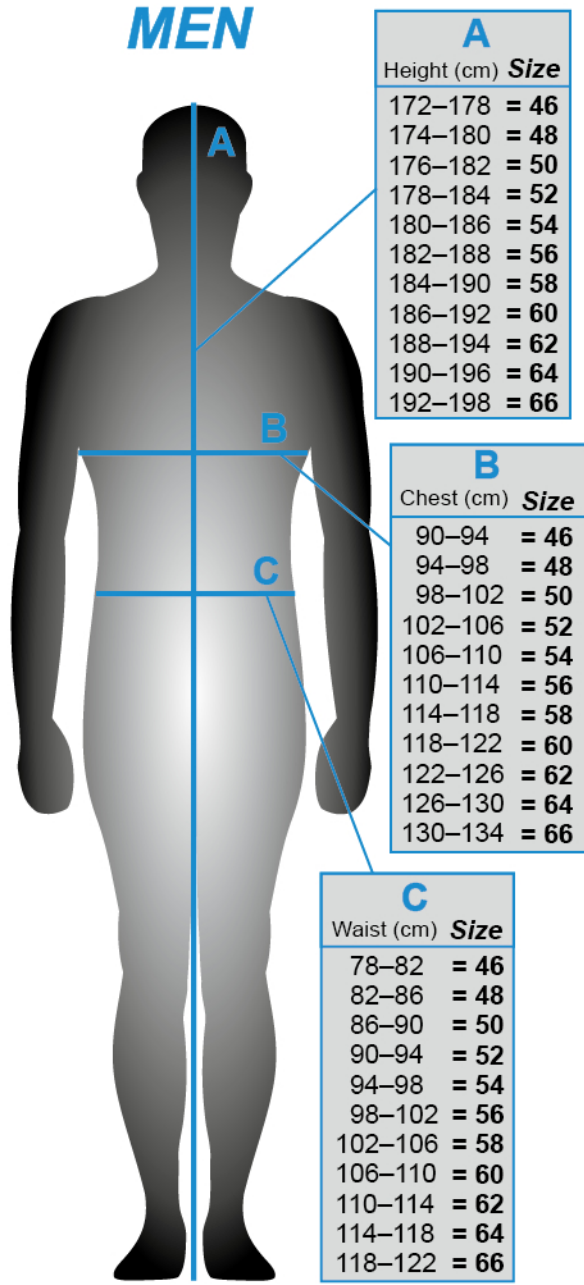

MEN

LADY

MEN

Normal size		46	48	50	52	54	56	58	60	62	64	66
D-size				D100	D104	D108	D112	D116	D120			
Long leg		Long Leg 46	Long Leg 48	Long Leg 50	Long Leg 52	Long Leg 54	Long Leg 56	Long Leg 58	Long Leg 60	Long Leg 62	Long Leg 64	Long Leg 66
Short leg		Short Leg 46	Short Leg 48	Short Leg 50	Short Leg 52	Short Leg 54	Short Leg 56	Short Leg 58	Short Leg 60	Short Leg 62	Short Leg 64	Short Leg 66
Inches		29-30	30-31	32-33	34-35	36-37	38-39	40-41	42-43			
Unisex size		XS	S	M	L	XL	2XL	3XL	4XL			

D-size leg length -5 cm, waist +9 cm, seat +4 cm Long leg +5 cm Short leg -8 cm

LADY

Normal size	34	36	38	40	42	44	46	48	50	
D-size				D20	D21	D22	D23	D24		
Long leg	Long Leg 34	Long Leg 36	Long Leg 38	Long Leg 40	Long Leg 42	Long Leg 44	Long Leg 46	Long Leg 48	Long Leg 50	
Short leg	Short Leg 34	Short Leg 36	Short Leg 38	Short Leg 40	Short Leg 42	Short Leg 44	Short Leg 46	Short Leg 48	Short Leg 50	
Unisex lady	Lady XS	Lady S	Lady M	Lady L	Lady XL	Lady 2XL	Lady 3XL			
Inches	26-27	27-28	29-30	31-32	33-34	35-36	37-38			
Unisex size	2XS	XS	S	M	L	XL	2XL			

D-size leg length -5 cm, waist +6 cm, seat +9 cm Long leg +5 cm Short leg -8 cm

JUNIOR

Centilong height (cm)	110-120	120-130	130-140	150-160
Unisex junior	Junior S	Junior M	Junior L	Junior XL

GLOVE

Size	5	6	7	8	9	10	11	12	13	14
Unisex glove	XS	S	M	L	XL	2XL				